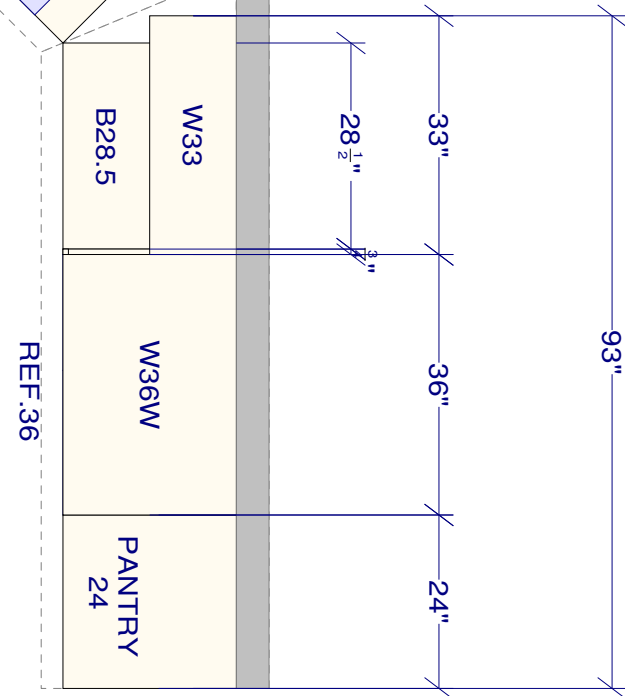

UPPER CABINET HEIGHT 42"
 TOP OF CEILING HEIGHT 96"
 CROWN HEIGHT 102"

All dimensions and size designations given are subject to verification on job site and adjustment to fit job conditions.

This is an original design and must not be released or copied unless applicable fee has been paid or job order placed.