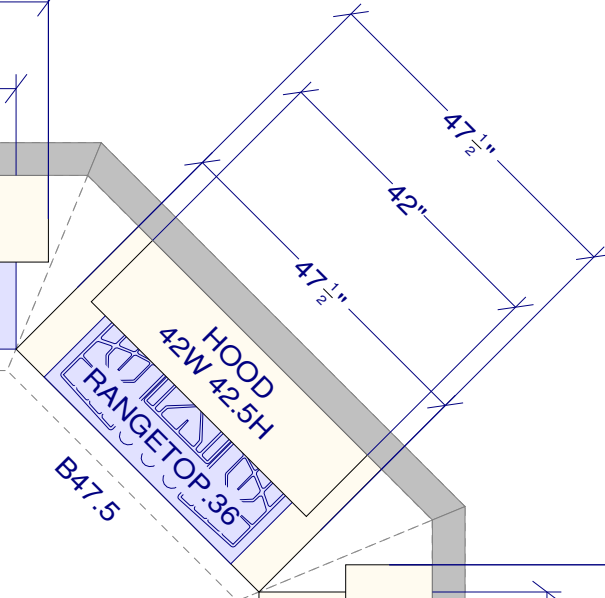

UPPER CABINET HEIGHT 42"
 TOP OF CEILING HEIGHT 96"
 CROWN HEIGHT 102"

All dimensions and size designations given are subject to verification on job site and adjustment to fit job conditions.

This is an original design and must not be released or copied unless applicable fee has been paid or job order placed.