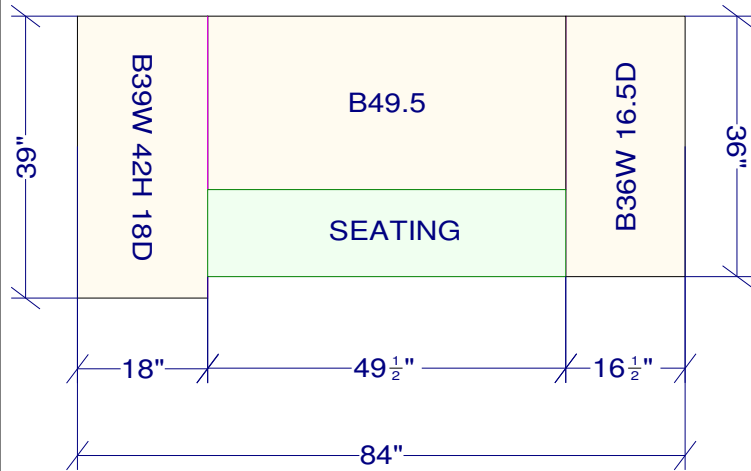

UPPER CABINET HEIGHT 42"
 TOP OF CEILING HEIGHT 96"
 CROWN HEIGHT 102"

All dimensions and size designations given are subject to verification on job site and adjustment to fit job conditions.

This is an original design and must not be released or copied unless applicable fee has been paid or job order placed.