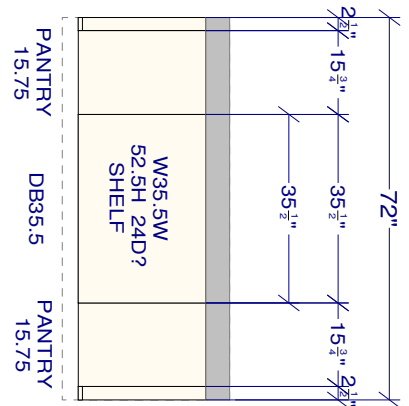

OVERALL HEIGHT 89 5/8"  
CEILING HEIGHT 108"

All dimensions & size designations given are subject to verification on job site and adjustment to fit job conditions.

This is an original design and must not be released or copied unless applicable fee has been paid or job order placed.