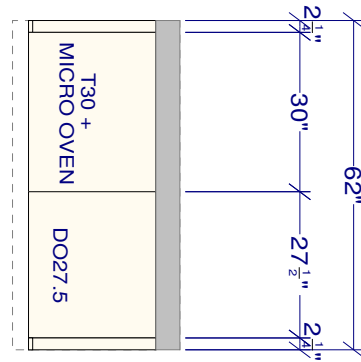

OVERALL HEIGHT 89 5/8"  
CEILING HEIGHT 108"

All dimensions & size designations given are subject to verification on job site and adjustment to fit job conditions.

This is an original design and must not be released or copied unless applicable fee has been paid or job order placed.